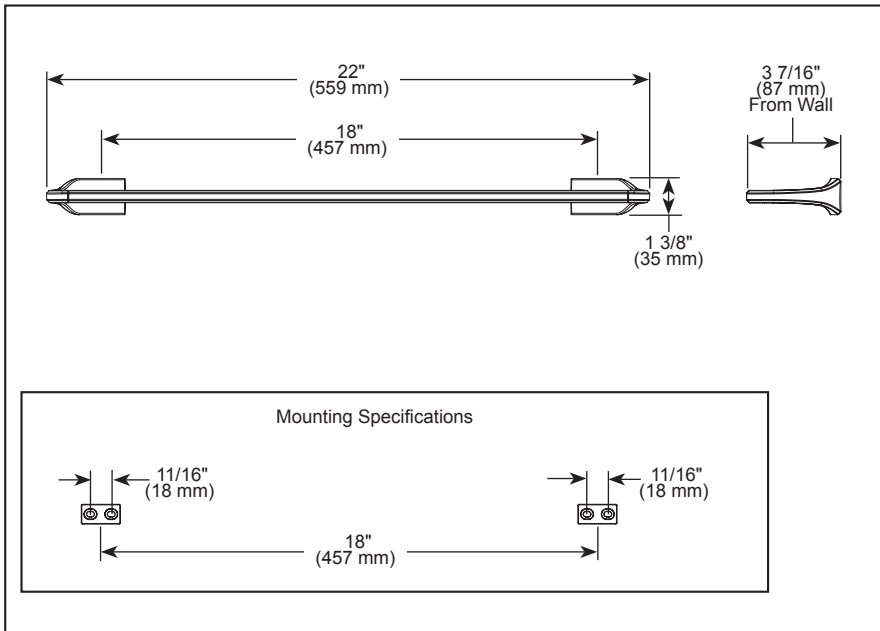

BRIZO®

ACCESSORIES

- Levoir® Collection
- 18" Towel Bar

STANDARD SPECIFICATIONS:

- Wood blocking is preferable behind all wall surfaces. If wood blocking is not available, try finding a wood stud to anchor at least one end of this accessory.
- Mounting hardware and mounting instructions included with product.
- Note: Plastic anchors, screws, toggle bolts, and mounting brackets are included with the mounting hardware.
- All metal construction

WARRANTY

- Parts and Finish - Lifetime limited warranty; or for commercial purchasers, 10 years for multi-family residential (apartments and condominiums) and 5 years for all other commercial uses, in each case from the date the product is received by the original purchaser or their authorized representative (installation contractor, etc.).
- Please go to www.brizo.com for the complete details of our limited warranty

▲ Designate proper finish suffix

Brizo Kitchen & Bath Company reserves the right (1) to make changes in specifications and materials, and (2) to change or discontinue models, both without notice or obligation. Dimensions are for reference only. See current full-line price book or www.brizo.com for finish options and product availability.

Brizo Kitchen & Bath Company

55 E. 111th Street, Carmel, Indiana 46280
350 South Edgeware Road, St. Thomas, ON N5P 4L1
© 2026 Brizo Kitchen & Bath Company